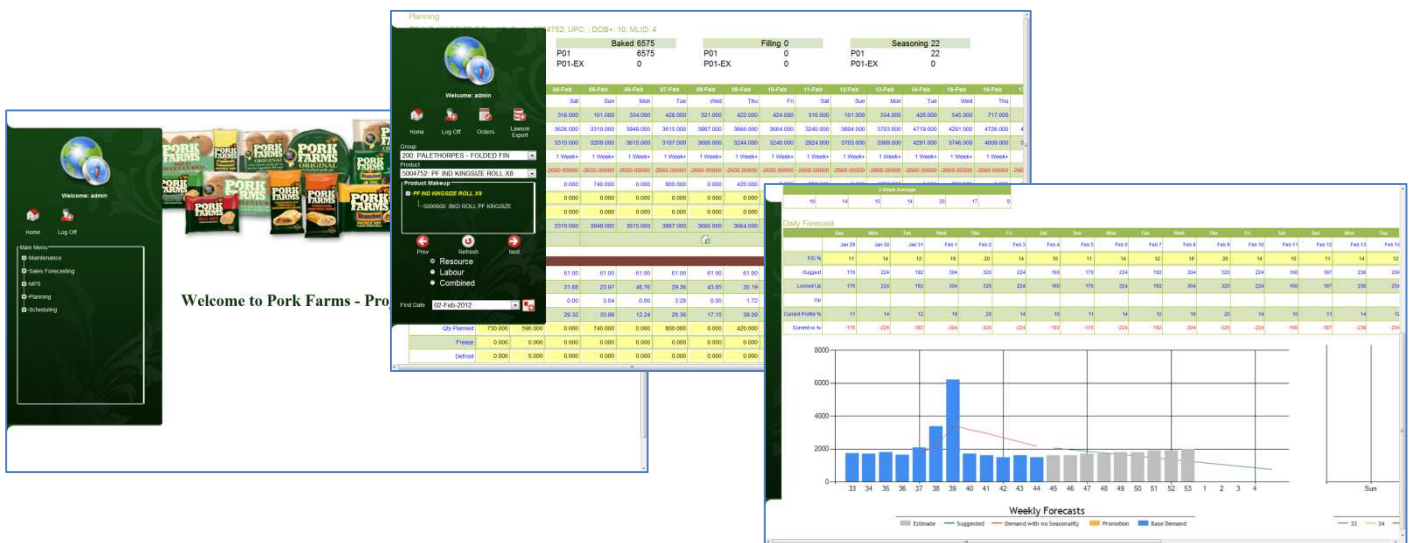

Client

Pork Farms - Palethorpes

Pork Farms – Palethorpes are one of the UK’s leading suppliers of pies and folded pastry products. In addition to supplying under the Pork Farms brand the business also manufactures many retailer own label products. The business employs 400 staff at their factory in Market Drayton.

Critical Issue

Production planning is a critical part of the complex production process which involves a number of stages such as filling mixing, pastry making, pie construction, baking and packaging. This was controlled through a number of legacy systems and complex spreadsheets which were mostly generated and updated manually. The process was inefficient and parts of the system were unsupported and difficult to maintain.

Solution

Intradev designed and developed an integrated web browser based system which took data extracted from the Pork Farms Lawson ERP system. The new system then generates and allows users to edit critical information in areas such as Sales Forecasting, Master Production Schedules, Material Requirements Planning and Production Scheduling. Further reports have been developed utilising this data to give the management team critical information about the performance and efficiency of the business.

Results

The planning process has been streamlined considerably by the implementation of this new system which is easy to maintain and support.

“Intradev have been a great business partner, starting from concept, development & through to post implementation support. They generated a detailed specification by learning & understanding our process, and the final result was a bespoke product that fits all scenarios and allows for new product concepts. It integrates with our ERP system, to eliminate over 70% of manual item creation and has delivered both significant benefits in the planning team, and fantastic labour savings in the factory.”