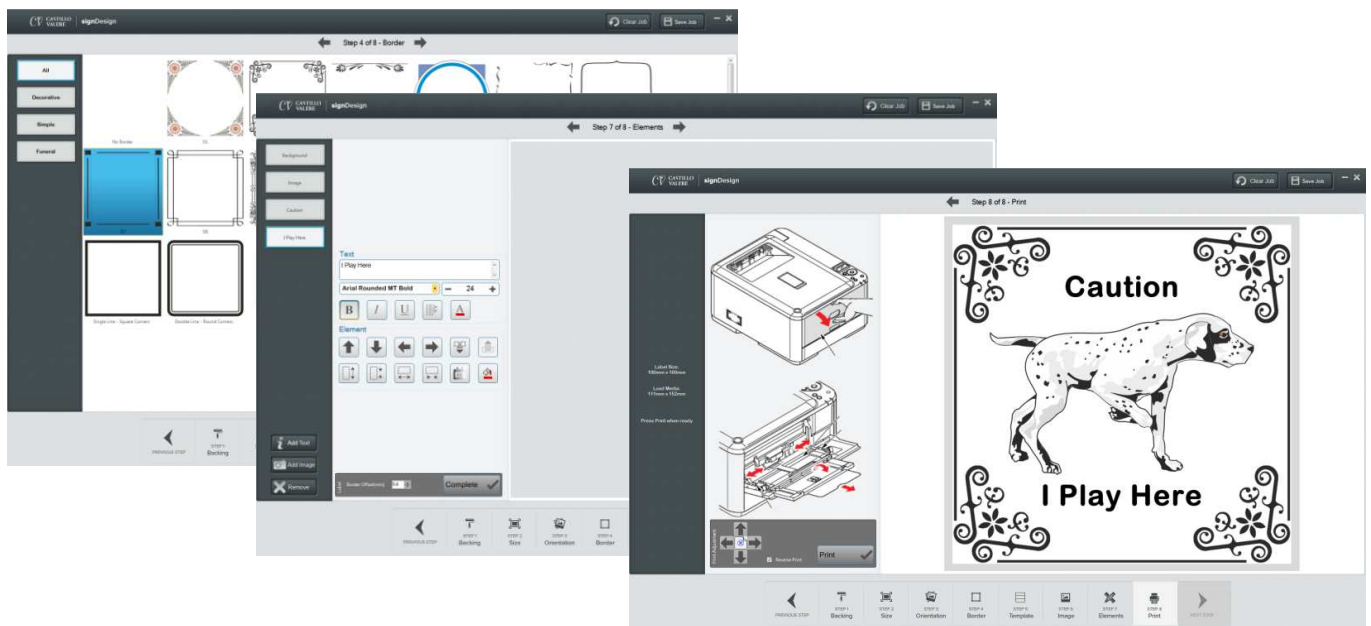

Client **Jepson & Co Ltd**

Jepson and Co are one of the longest standing suppliers of number plates and number plate printing systems in Europe. Jepson supply made up plates or systems to enable their clients to print plates directly on site. These systems mostly consist of a PC, custom developed software and a dedicated printer.

Critical Issue

Jepson and Co spotted an opportunity to use their printing and substrate skills from their number plate business to develop a new and innovative system to allow the on-site production of signs that could be used for a variety of purposes. These would include house signs, door signs, health and safety signs, etc. Jepson had the substrate and printing technology, but needed a partner to develop a suitable piece of software to enable their clients to design and print the signs.

Solution

Intradev worked closely with Jepson to develop a user friendly software application to design and print signs. It features a unique step-wise process that guides the user through the sign production process from selecting the substrate, the size and border options to entering the required content. This allows a user with no design skills at all to produce attractive looking signs very quickly. The system has been very well received and is in use at many of Jepson’s clients throughout the UK and Europe.